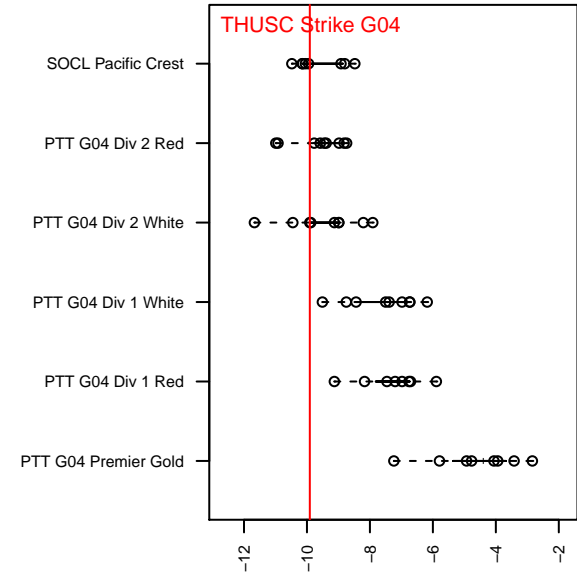

THUSC Strike G04

Tualatin Hills United SC
Tualatin Hills, OR
G04 total strength=131
attack=0.16 defense=0.06
fall league = PTT G04 Div 2 White

alt names used:
THUSC United Strike

Venues played:
2015 PTT G04 Division 2 White

**attack and defense variance (black dot)
relative to other teams
and top 10 in region**

**attack and defense rating
relative to others at age
and all opponents in last 13 months**

Performance relative to 13 month average